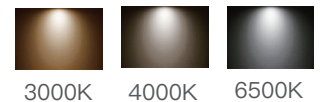

COLOR TEMPERATURE